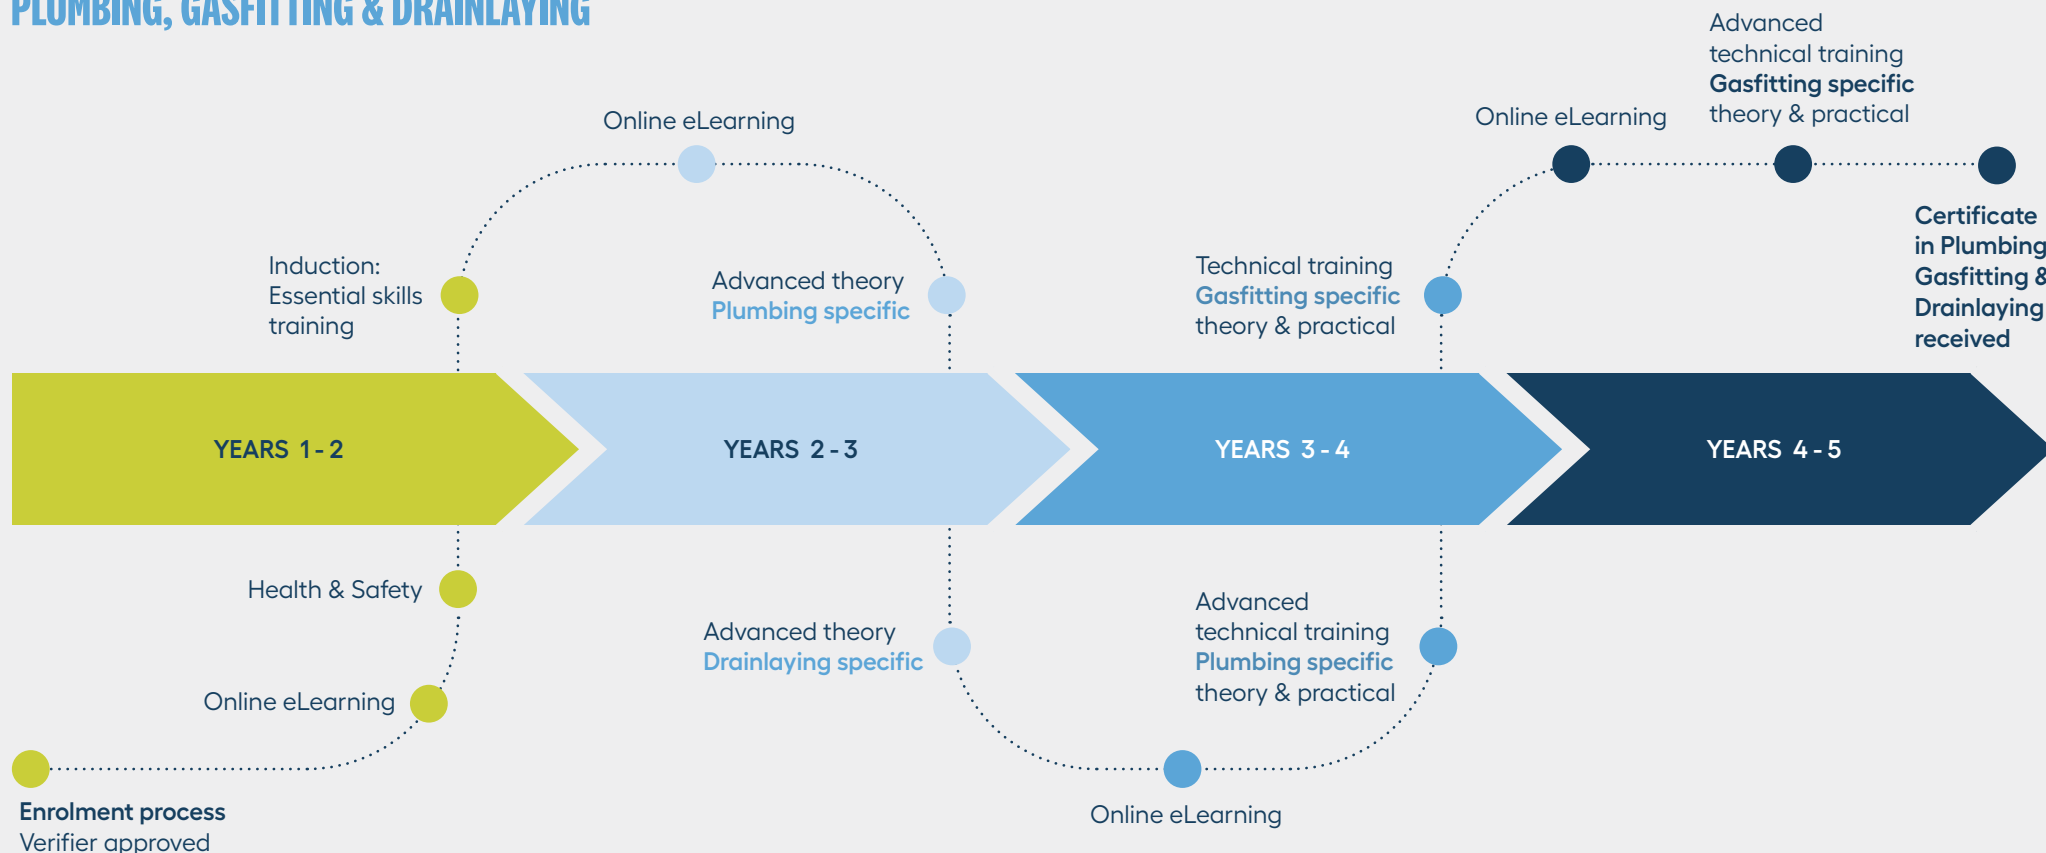

APPRENTICE JOURNEY MAP

PLUMBING, GASFITTING & DRAINLAYING

Enrolment process
Verifier approved

ASSESSMENTS:

ONLINE THEORY
ON-JOB ASSESSMENTS PLUMBING, GASFITTING & DRAINLAYING

ONLINE THEORY
ON-JOB ASSESSMENTS PLUMBING, GASFITTING & DRAINLAYING

PLUMBING PRACTICAL ASSESSMENT
SELECTED UNIT STANDARDS
DRAINLAYING PRACTICAL ASSESSMENT
SELECTED UNIT STANDARDS

OPTIONAL DRAINLAYING STRAND
ON-SITE WASTE-WATER TREATMENT

DRAINLAYING PGDB EXAM

ONLINE THEORY
ON-JOB ASSESSMENTS PLUMBING & GASFITTING