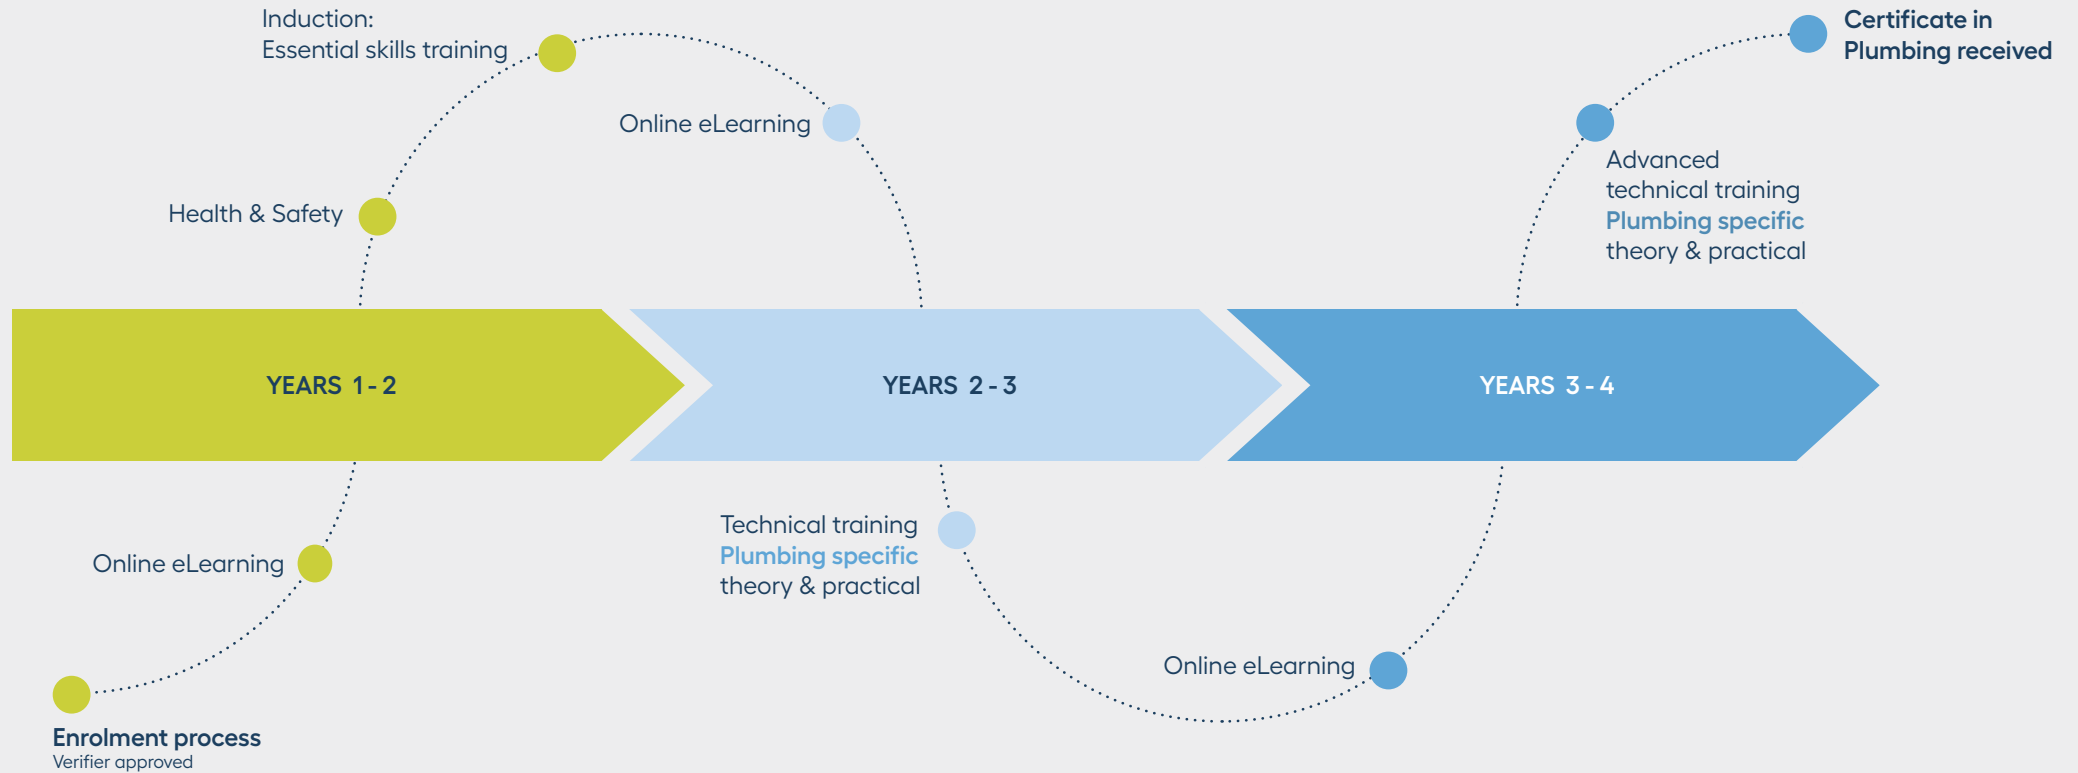

APPRENTICE JOURNEY MAP

PLUMBING

Your ICE Apprentice Manager will be in contact regularly throughout the programme to provide support and ensure progress is on track

ASSESSMENTS:

ONLINE THEORY
ON-JOB ASSESSMENTS PLUMBING

ONLINE THEORY
ON-JOB ASSESSMENTS PLUMBING
PLUMBING PRACTICAL ASSESSMENT
SELECTED UNIT STANDARDS

ONLINE THEORY
ON-JOB ASSESSMENTS PLUMBING
PLUMBING PRACTICAL ASSESSMENT
SELECTED UNIT STANDARDS
PLUMBING PGDB EXAM