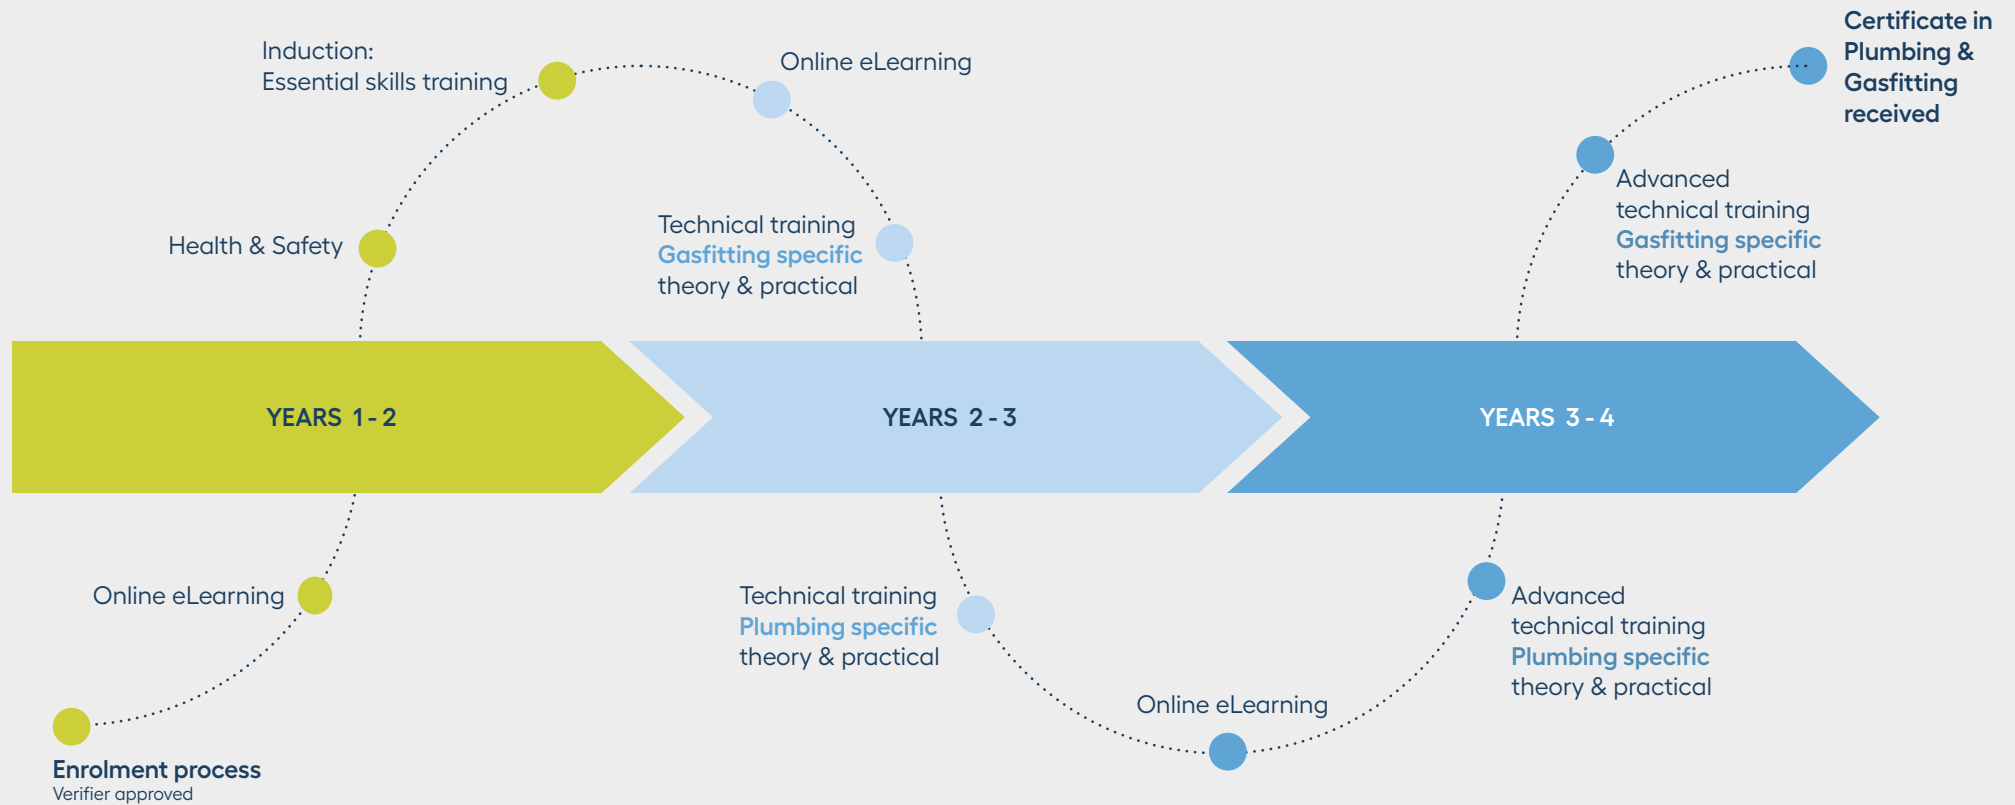

APPRENTICE JOURNEY MAP

PLUMBING & GASFITTING

Your ICE Apprentice Manager will be in contact regularly throughout the programme to provide support and ensure progress is on track

ASSESSMENTS:

ONLINE THEORY
ON-JOB ASSESSMENTS PLUMBING & GASFITTING

ONLINE THEORY
ON-JOB ASSESSMENTS PLUMBING & GASFITTING
PLUMBING PRACTICAL ASSESSMENT
SELECTED UNIT STANDARDS
GASFITTING PRACTICAL ASSESSMENT
SELECTED UNIT STANDARDS

ONLINE THEORY
ON-JOB ASSESSMENTS PLUMBING & GASFITTING
PLUMBING PRACTICAL ASSESSMENT
SELECTED UNIT STANDARDS
GASFITTING PRACTICAL ASSESSMENT
SELECTED UNIT STANDARDS
PLUMBING PGDB EXAM
GASFITTING PGDB EXAM