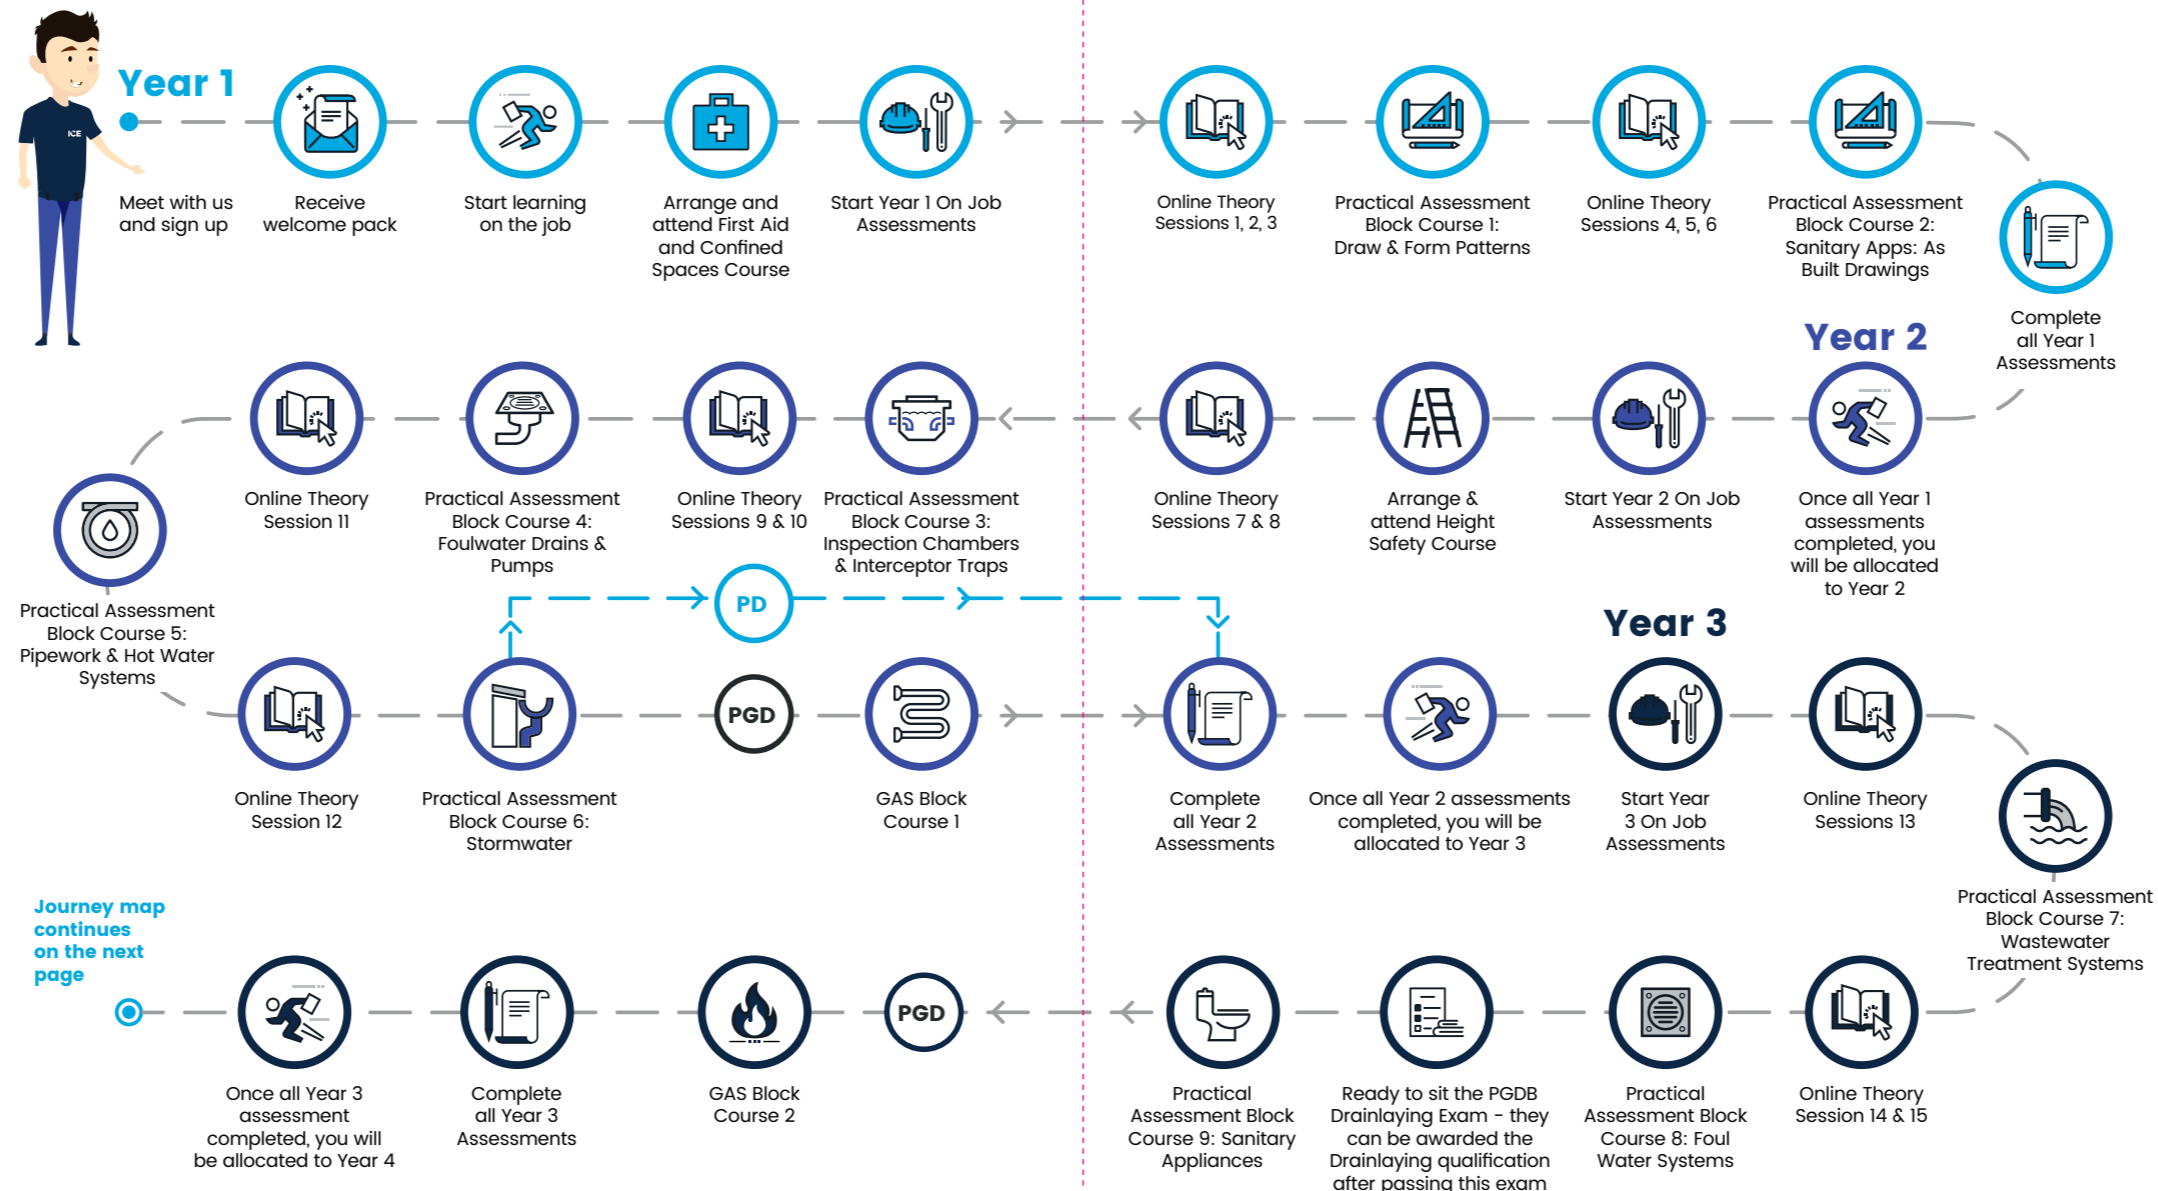

Quality teaching was cited by trainees as the main reason for switching to, and sticking with, ICE as their training provider. You might hear from other students that we make you work hard, and that is true. But what we also do, is help you to work smart. We don't just teach you to pass exams, we teach you to be the best you can be in your chosen career.

What to expect from ICE

Our approach to teaching has always been, and will always be, to develop talented, independent, and motivated apprentices who excel in their chosen career. Our modern facilities are well equipped with general and specialist tools, equipment and materials, and our classrooms have interactive audio/video technology. We have also been working with Microsoft to develop delivery of applied learning via Hololens, which is an augmented reality platform.

Our purpose-built drainage pits and gas containers are designed to give our trainees close to real world learning. Our trainers are all well qualified and have great experience as tradespeople. They have all had varied and interesting work experiences, and now are dedicated to sharing their knowledge with you.

We have campuses located in Auckland, Kāpiti Coast and Dunedin.

icexl.co.nz | 0508 4ICEXL (0508 442 395)

Journey Map

Plumbing & Drainlaying + Plumbing, Gasfitting and Drainlaying Year 1, 2 & 3