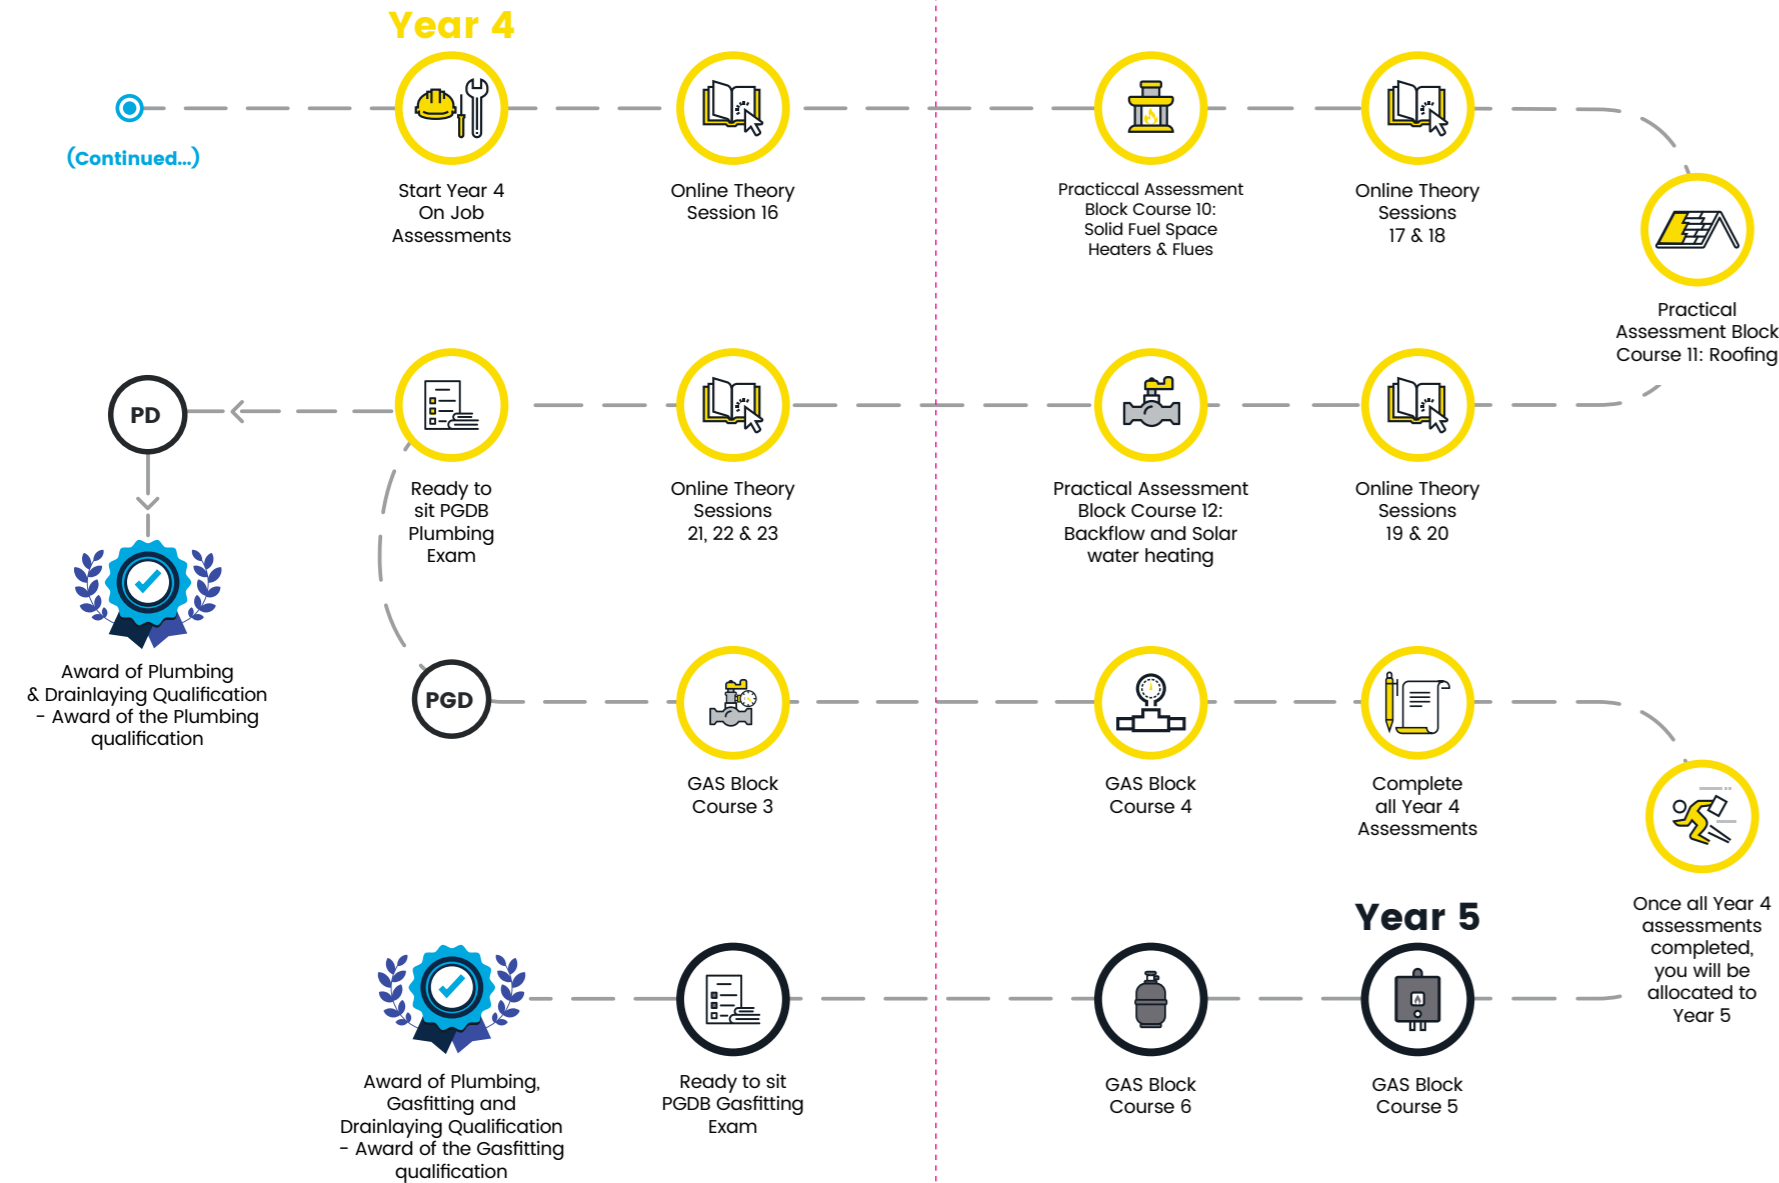

Journey Map

Plumbing & Drainlaying + Plumbing, Gasfitting and Drainlaying Year 4 & 5

ICE INDUSTRY CONNECTION FOR EXCELLENCE
0508 4ICEXL (0508 442 395)

ICE INDUSTRY CONNECTION FOR EXCELLENCE